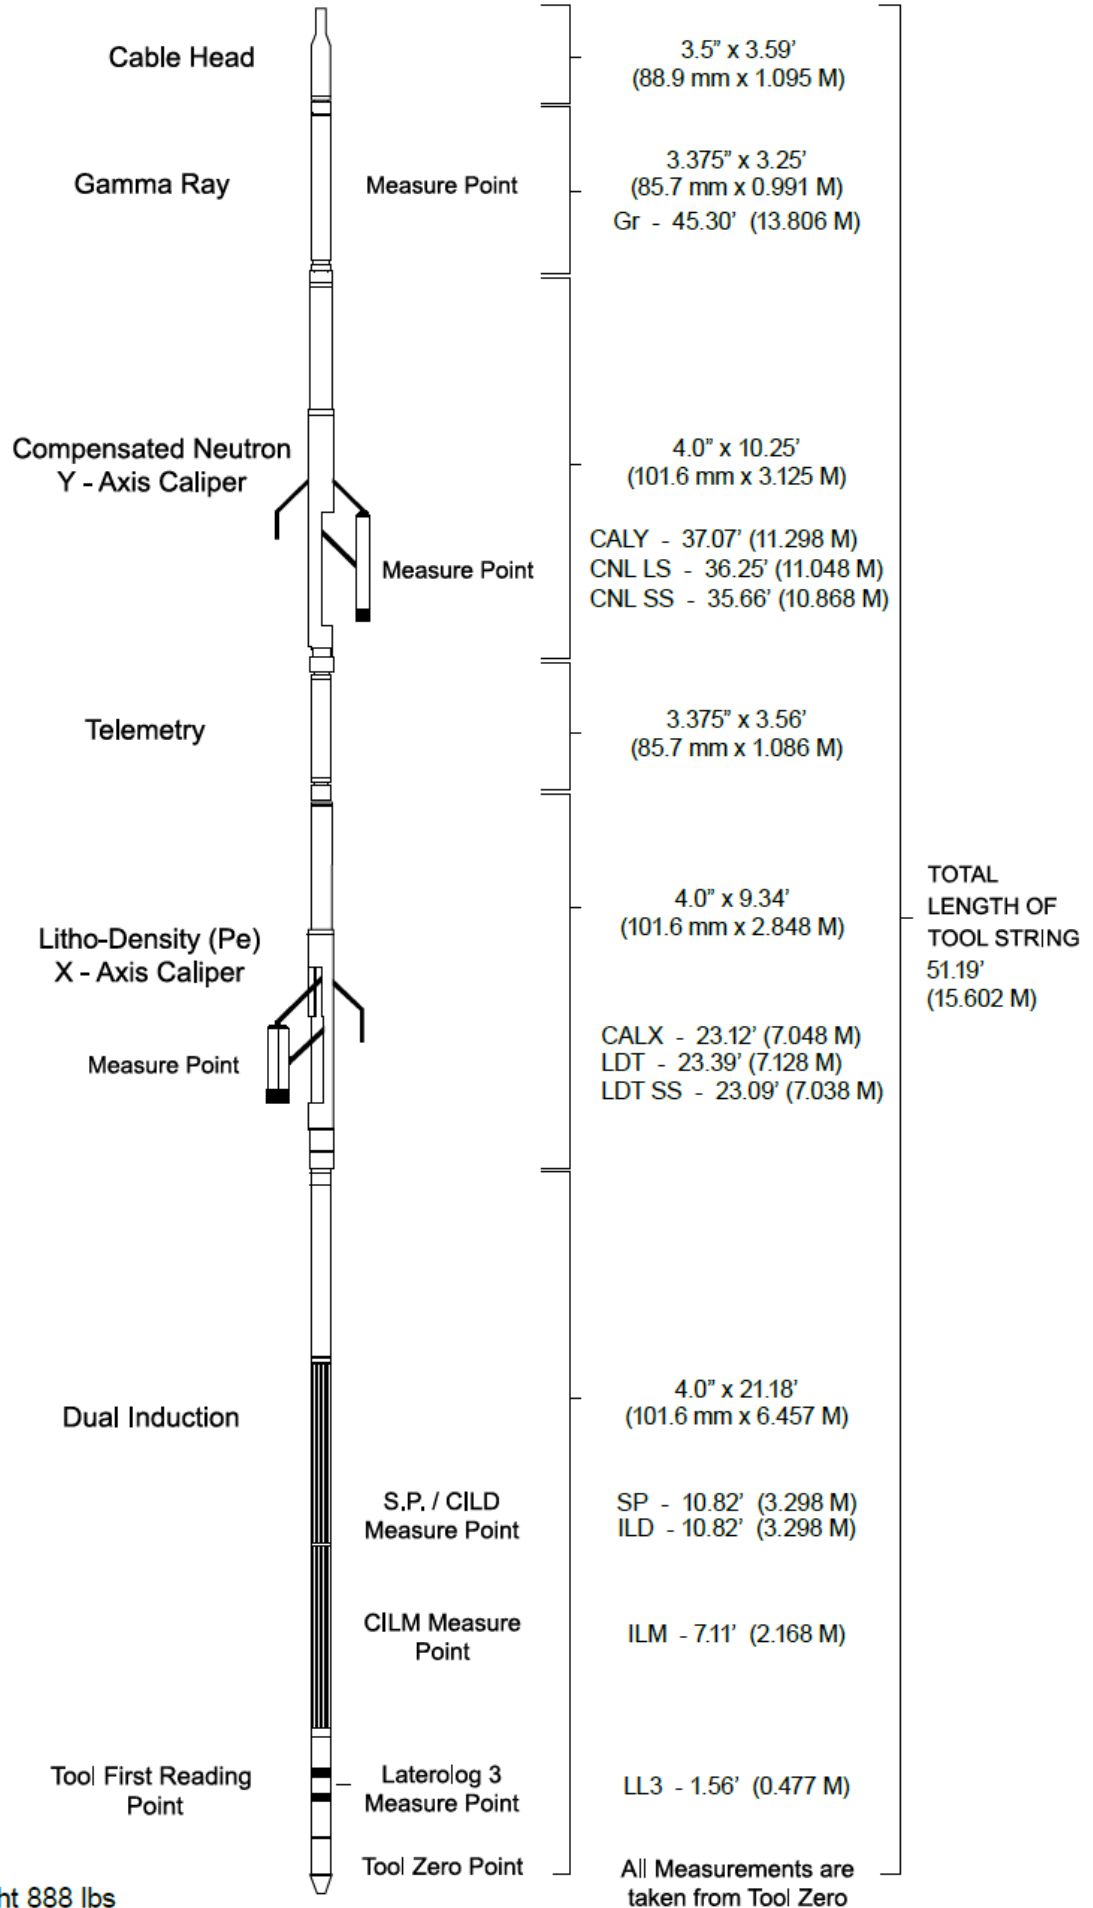

Triple

Total Tool Weight 888 lbs