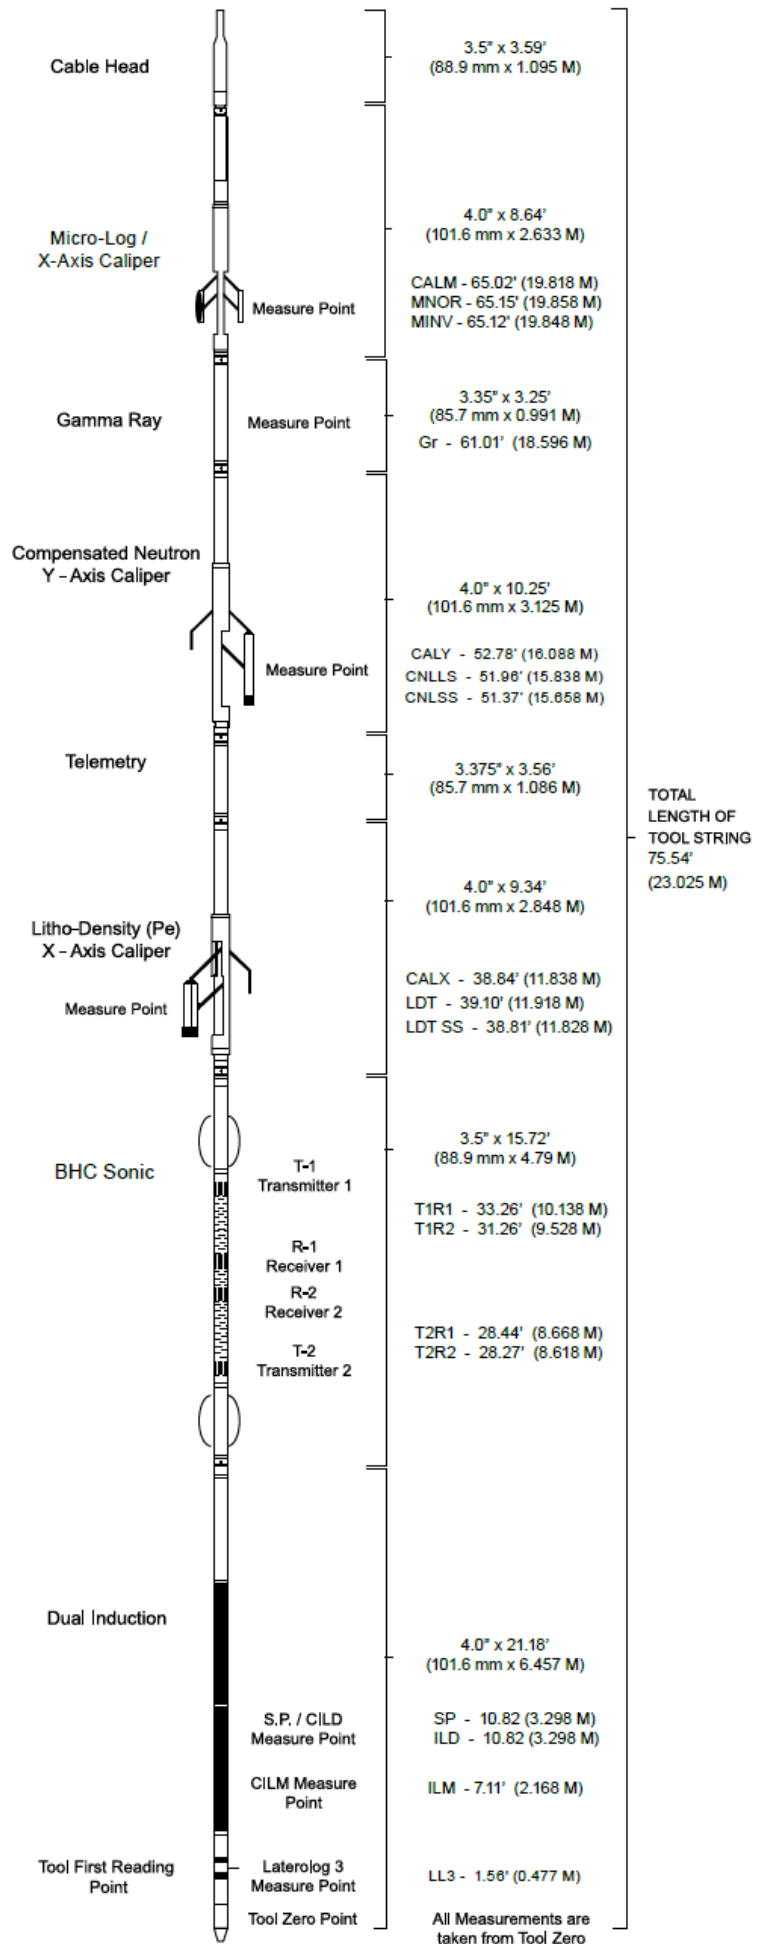

Quint

Total Tool Weight 1278 lbs