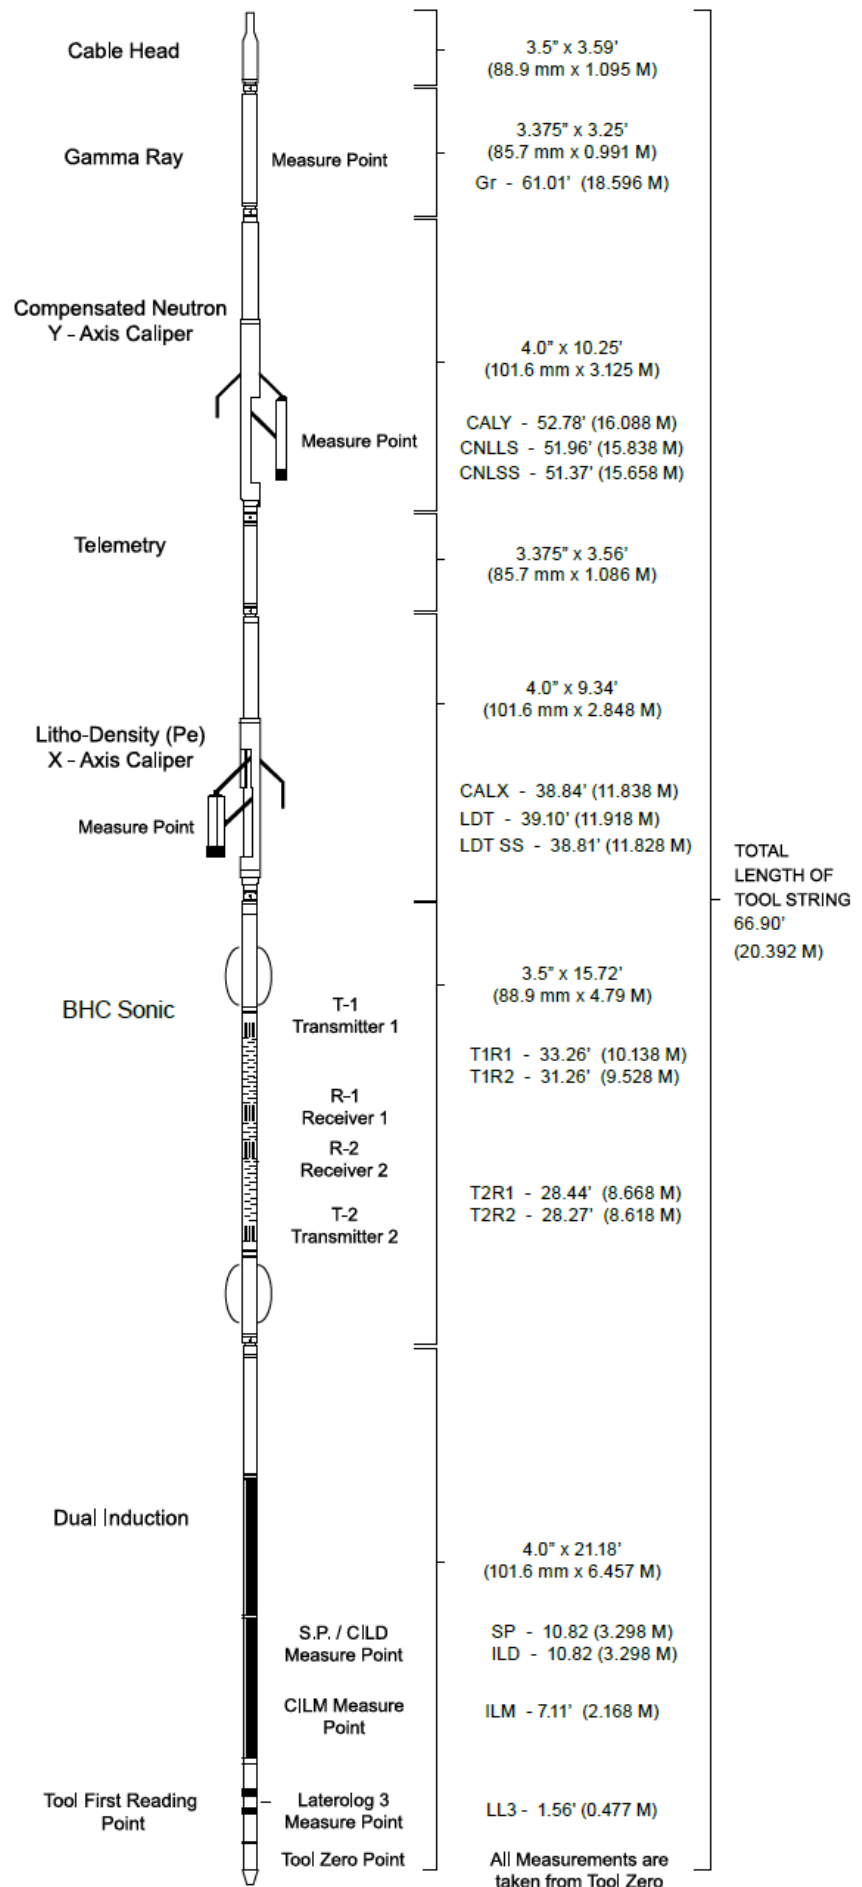

Quad

Total Tool Weight 1098 lbs